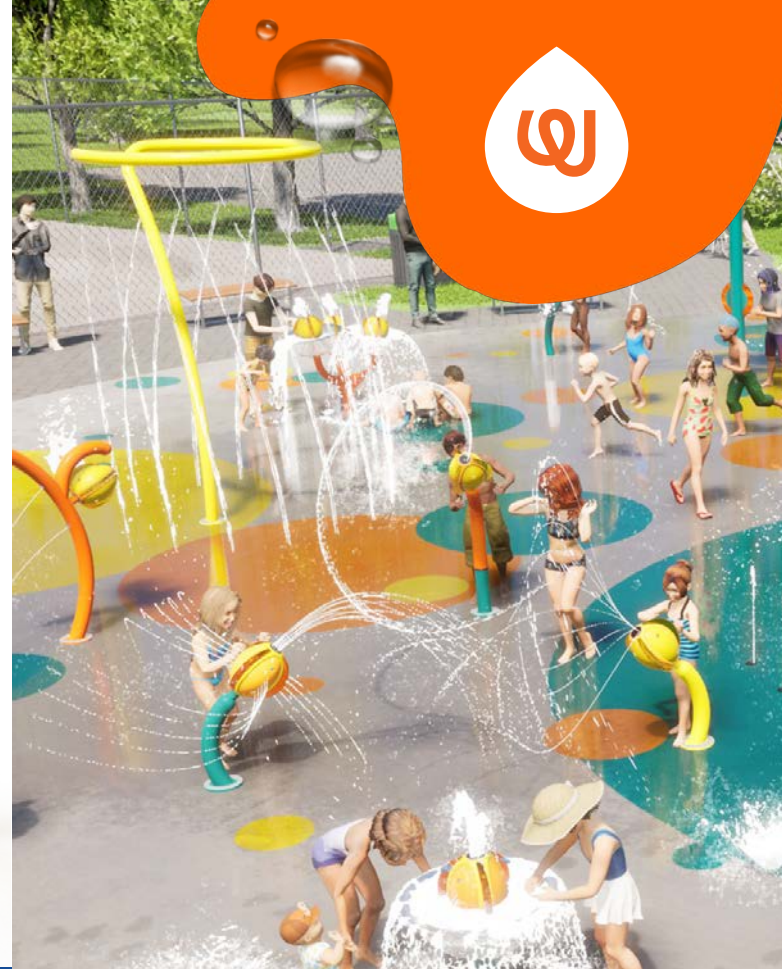

CADABRA CANNON

0011-1525

See Specification Sheet for product data.

WATER EFFECT

TWISTING SPRAY

INSTALLATION

ZERO-DEPTH + WADING POOL

PLAYPHASE™

DETACHABLE MOUNTING SYSTEM

PLAY OPPORTUNITIES:

The Cabra Cannon's unique water pattern appeals to all waterplayers. By spinning the interactive spray orb 360° and the Aqualume handle 120° degrees, waterplayers can send water into a spiraling frenzy in every direction! Take aim by covering the nozzles to make the water spray higher and further and collaborate with friends to strategically splatter a target from afar!

COGNITIVE

SOCIAL

PHYSICAL

CREATIVE

Play is fundamental in childhood development, health and wellbeing. Waterplay products are designed using research that supports cognitive, social and emotional, creative and physical growth. The above icons represent the leading attributes associated with this play feature.