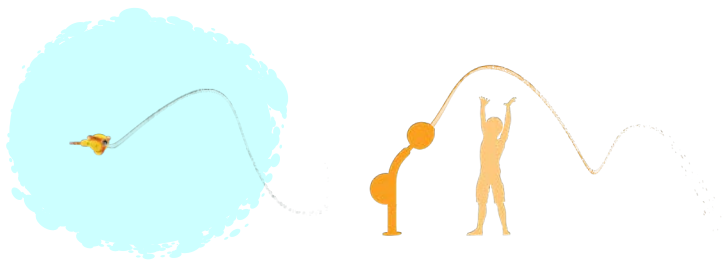

CADABRA CANNON

0011-1525

See Specification Sheet for product data.

WATER EFFECT

TWISTING SPRAY

INSTALLATION

ZERO-DEPTH + WADING POOL

PLAYPHASE™

DETACHABLE MOUNTING SYSTEM

PLAY OPPORTUNITIES:

The Cabra Cannon's unique water pattern appeals to all waterplayers. By spinning the interactive spray orb 360° and the Aqualume handle 120° degrees, waterplayers can send water into a spiraling frenzy in every direction! Take aim by covering the nozzles to make the water spray higher and further and collaborate with friends to strategically splatter a target from afar!

COGNITIVE

SOCIAL

PHYSICAL

CREATIVE

Play is fundamental in childhood development, health and wellbeing. Waterplay products are designed using research that supports cognitive, social and emotional, creative and physical growth. The above icons represent the leading attributes associated with this play feature.