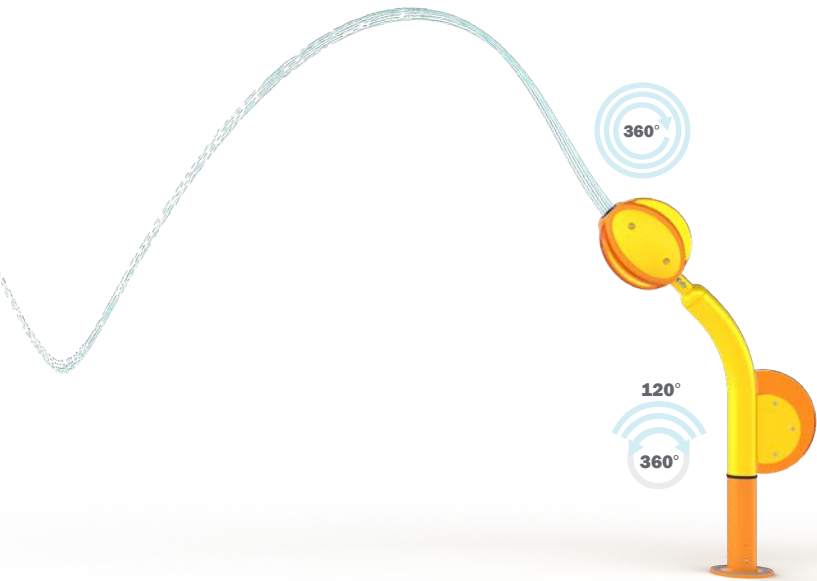

CADABRA CANNON

0011-1525

See Specification Sheet for product data.

WATER EFFECT

TWISTING SPRAY

INSTALLATION

ZERO-DEPTH + WADING POOL

PLAYPHASE™

DETACHABLE MOUNTING SYSTEM

PLAY OPPORTUNITIES:

The Cabra Cannon's unique water pattern appeals to all waterplayers. By spinning the interactive spray orb 360° and the Aqualume handle 120° degrees, waterplayers can send water into a spiraling frenzy in every direction! Take aim by covering the nozzles to make the water spray higher and further and collaborate with friends to strategically splatter a target from afar!

COGNITIVE

SOCIAL

PHYSICAL

CREATIVE

Play is fundamental in childhood development, health and wellbeing. Waterplay products are designed using research that supports cognitive, social and emotional, creative and physical growth. The above icons represent the leading attributes associated with this play feature.