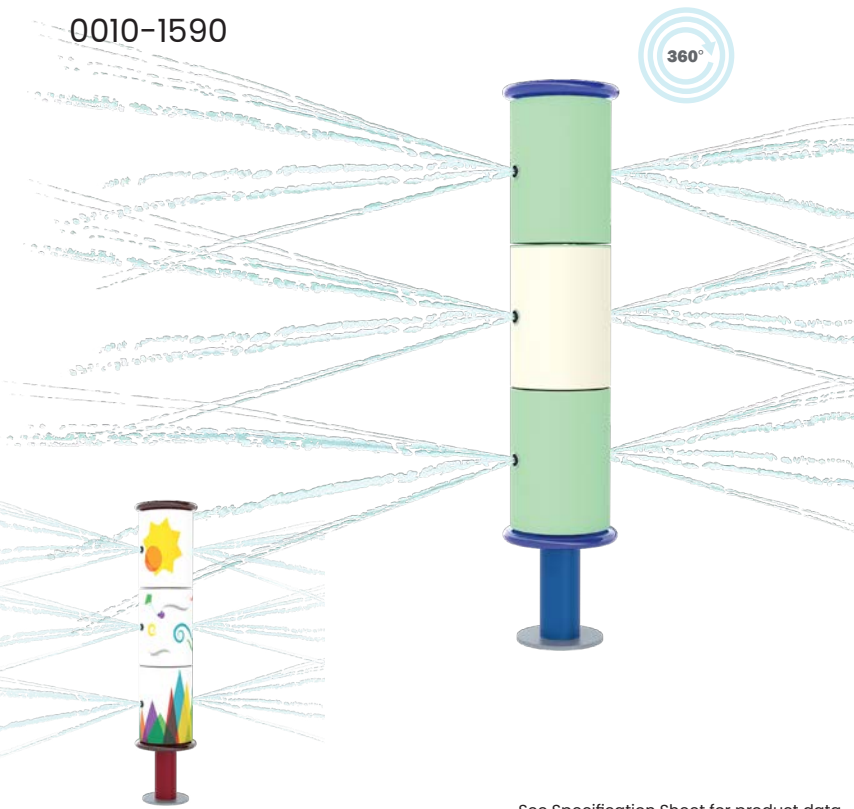

MISTY TWISTY

0010-1590

See Specification Sheet for product data.

WATER EFFECT

SPRAY

INSTALLATION

ZERO-DEPTH + WADING POOL

PLAYPHASE™

DETACHABLE MOUNTING SYSTEM

PLAY OPPORTUNITIES:

The Misty Twisty is part puzzle, part splash! Its three rotating tiers align into eye catching patterns while splashing waterplayers with surprising sprays.

COGNITIVE

SOCIAL

PHYSICAL

CREATIVE

Play is fundamental in childhood development, health and wellbeing. Waterplay products are designed using research that supports cognitive, social and emotional, creative and physical growth. The above icons represent the leading attributes associated with this play feature.