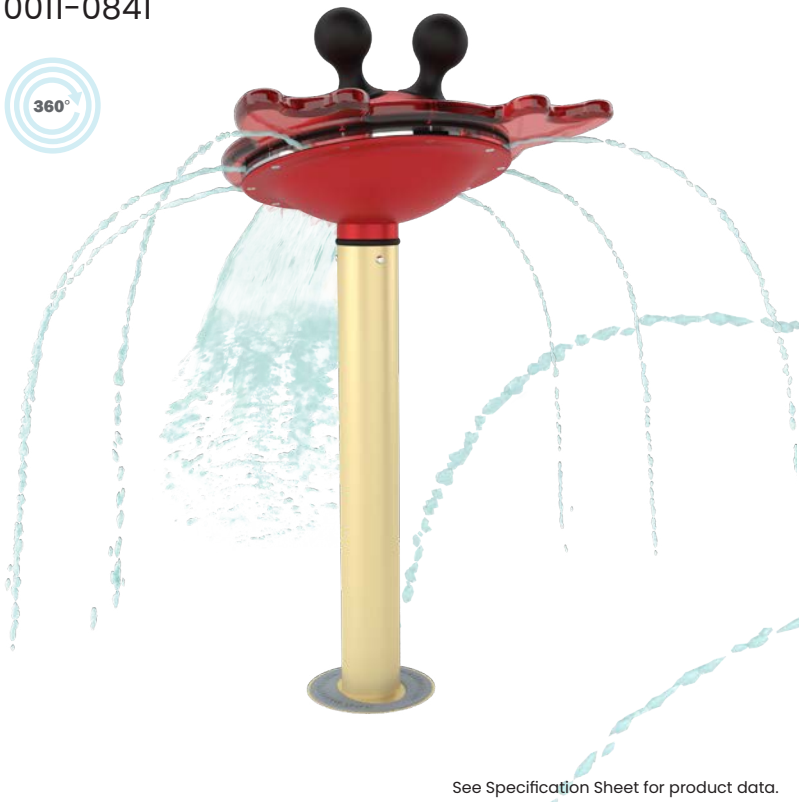

CRABBIE 2

0011-0841

See Specification Sheet for product data.

WATER EFFECT

SPRAY

INSTALLATION

ZERO-DEPTH + WADING POOL

PLAYPHASE™

DETACHABLE MOUNTING SYSTEM

PLAY OPPORTUNITIES:

This sassy Crabbie is sure to splash anything in its reach. Grab hold of the inviting shape and chase your target around the splash pad. This decapod spins and sprays 360° degrees!

COGNITIVE

SOCIAL

PHYSICAL

CREATIVE

Play is fundamental in childhood development, health and wellbeing. Waterplay products are designed using research that supports cognitive, social and emotional, creative and physical growth. The above icons represent the leading attributes associated with this play feature.