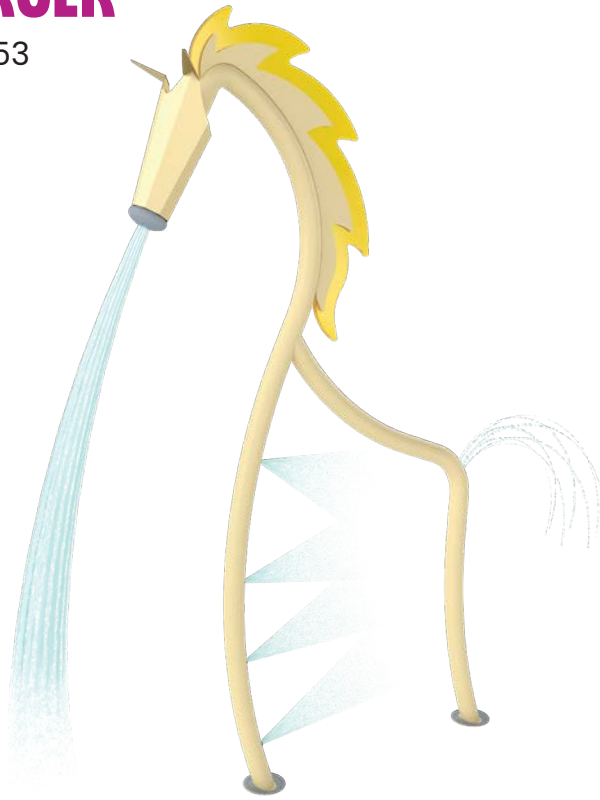

CHARGER

0010-7553

See Specification Sheet for product data.

WATER EFFECT

SPRAY

INSTALLATION

ZERO-DEPTH + WADING POOL

PLAYPHASE™

DETACHABLE MOUNTING SYSTEM

PLAY OPPORTUNITIES:

You don't need to lead this horse to water! Charger sprays water from his snout and legs to drench waterplayers below. With his transparent acrylic mane, he makes a wild sidekick!

COGNITIVE

SOCIAL

PHYSICAL

CREATIVE

Play is fundamental in childhood development, health and wellbeing. Waterplay products are designed using research that supports cognitive, social and emotional, creative and physical growth. The above icons represent the leading attributes associated with this play feature.