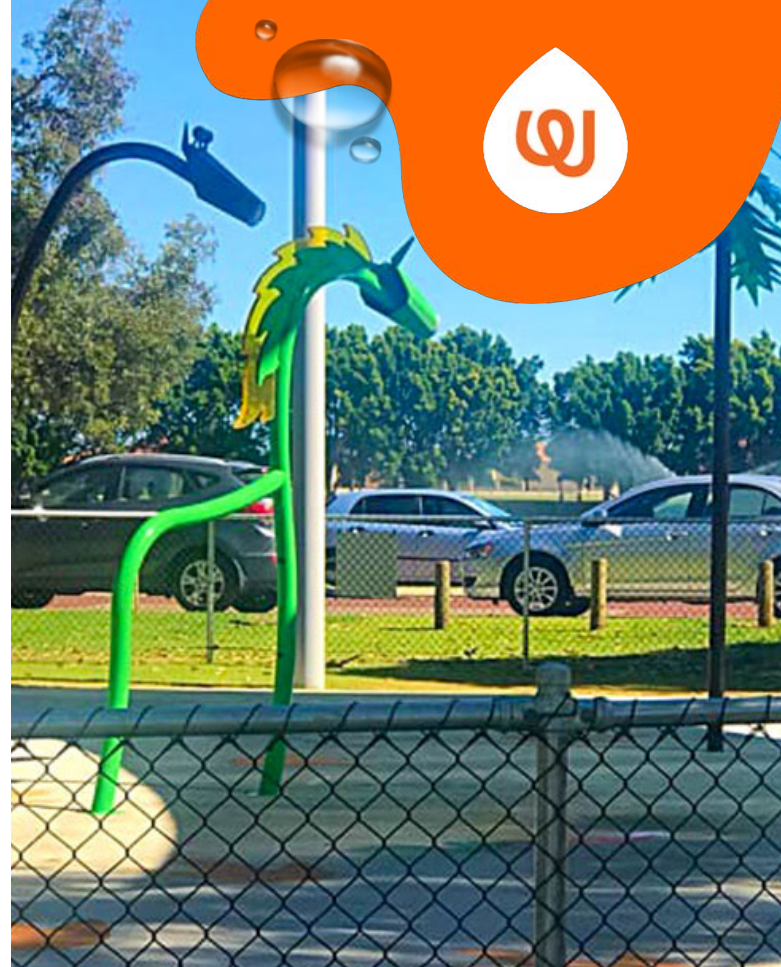

CHARGER

0010-7553

See Specification Sheet for product data.

WATER EFFECT

SPRAY

INSTALLATION

ZERO-DEPTH + WADING POOL

PLAYPHASE™

DETACHABLE MOUNTING SYSTEM

PLAY OPPORTUNITIES:

You don't need to lead this horse to water! Charger sprays water from his snout and legs to drench waterplayers below. With his transparent acrylic mane, he makes a wild sidekick!