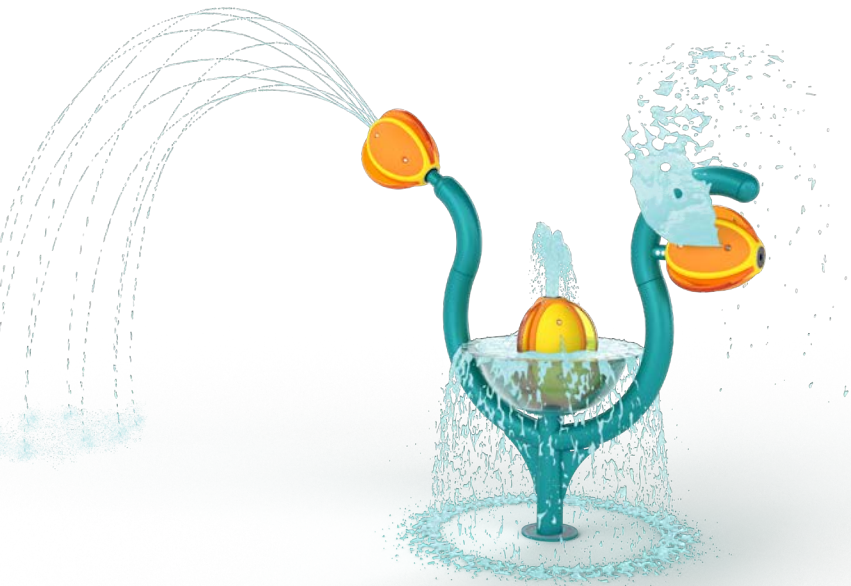

AQUA-JUGGLE

0011-1522

INTERACTIVITY: 3 points
USERS: 8
playPHASE™: 1

See Specification Sheet for product data.

Waterplay Play Lab Testing Facility

WATER EFFECT

SPLASH & SPRAY

INSTALLATION

ZERO-DEPTH + WADING POOL

PLAYPHASE™

DETACHABLE MOUNTING SYSTEM

PLAY OPPORTUNITIES:

This stacked play feature will entertain up to 8 waterplayers all at once - talk about play value! With dynamic, hands-on play opportunities, the Aqua-Juggle invites waterplayers to spin, splash, spray, collaborate and discover the way water moves by sloshing around in the basin and spinning the interactive spraying orbs! Fling that water!

COGNITIVE

SOCIAL

PHYSICAL

CREATIVE

Play is fundamental in childhood development, health and wellbeing. Waterplay products are designed using research that supports cognitive, social and emotional, creative and physical growth. The above icons represent the leading attributes associated with this play feature.