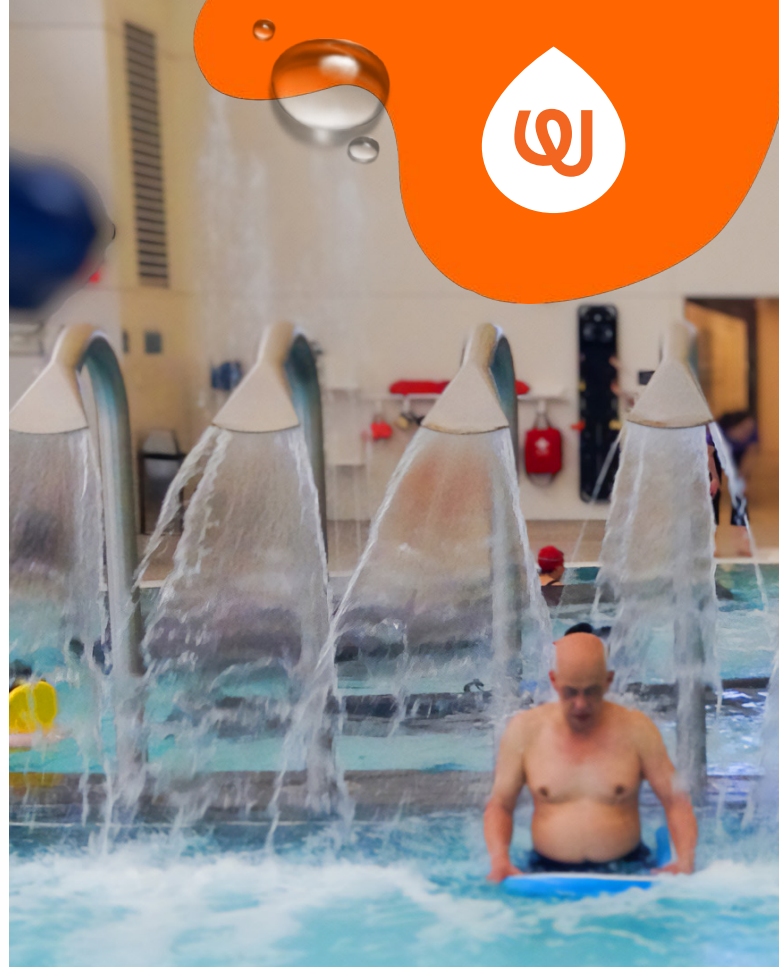

RESTORATIVE SPRAY 1

0010-3651

MODERN ELEGANT DESIGN
SOOTHE ACHING MUSCLES
RELIEVE STRESS

See Specification Sheet for product data.

WATER EFFECT
FAN SPRAY

INSTALLATION
AQUATIC FACILITIES

PLAYPHASE™ & PLAYCONNECT™
DETACHABLE MOUNTING SYSTEM

HIGHLIGHTS:

This dynamic therapy feature, which doubles as a water massager and play element, releases a cascading shower of tranquil water to calm the mind, body, & soul. Encourage repeat visits to your Aquatic Facility with this versatile hydrotherapy solution.

COGNITIVE

PHYSICAL

Play is fundamental in childhood development, health and wellbeing. Waterplay products are designed using research that supports cognitive, social and emotional, creative and physical growth. The above icons represent the leading attributes associated with this play feature.

PLAY ZONES:

DISCOVERY

Place Restorative Sprays in groups of two or more to create a relaxing, therapeutic water experience for users of all ages and abilities.

CATEGORY: Therapy

PRODUCT LINE: Freestanding Play