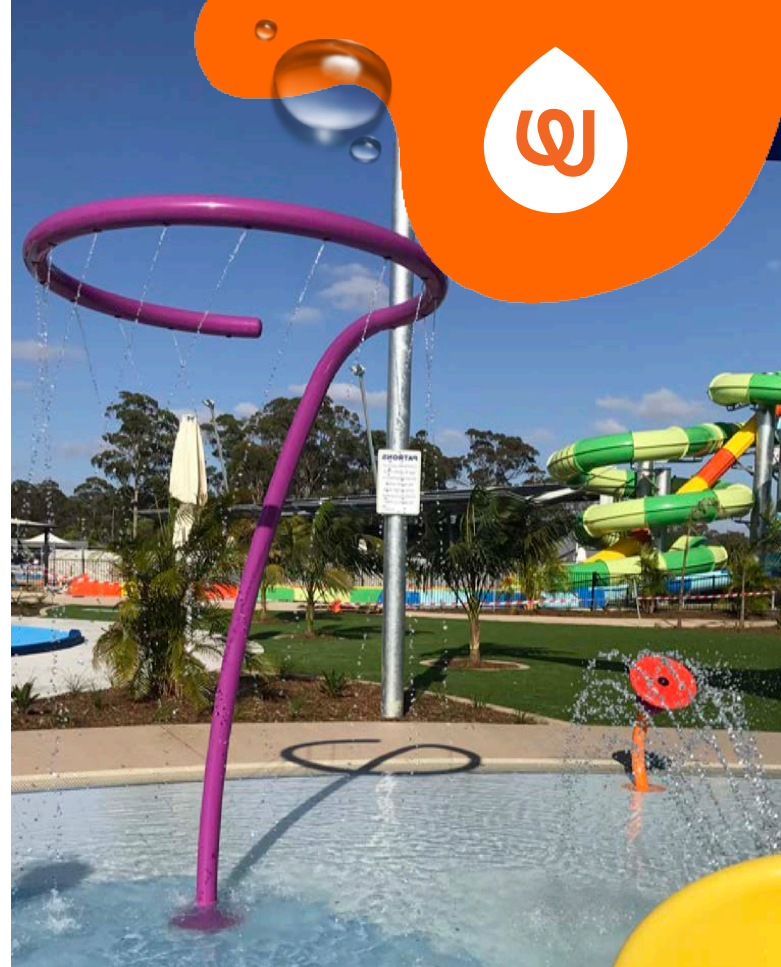

## WATER EFFECT

DIRECTIONAL RAIN CURTAIN

## INSTALLATION

ZERO-DEPTH + WADING POOL