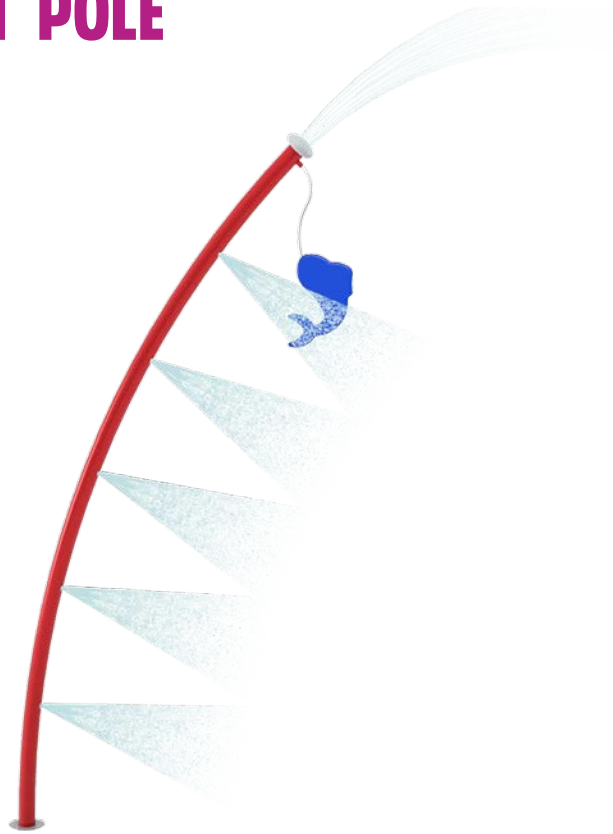

FISHIN' POLE

0010-0584

See Specification Sheet for product data.

WATER EFFECT

SPRAY

INSTALLATION

ZERO-DEPTH + WADING POOL

PLAYPHASE™

DETACHABLE MOUNTING SYSTEM

PLAY OPPORTUNITIES:

Find your catch of the day on the Fishin' Pole! This playful arching feature lures waterplayers with its dangling fish while spraying them from its multiple nozzles.

COGNITIVE

SOCIAL

PHYSICAL

CREATIVE

Play is fundamental in childhood development, health and wellbeing. Waterplay products are designed using research that supports cognitive, social and emotional, creative and physical growth. The above icons represent the leading attributes associated with this play feature.