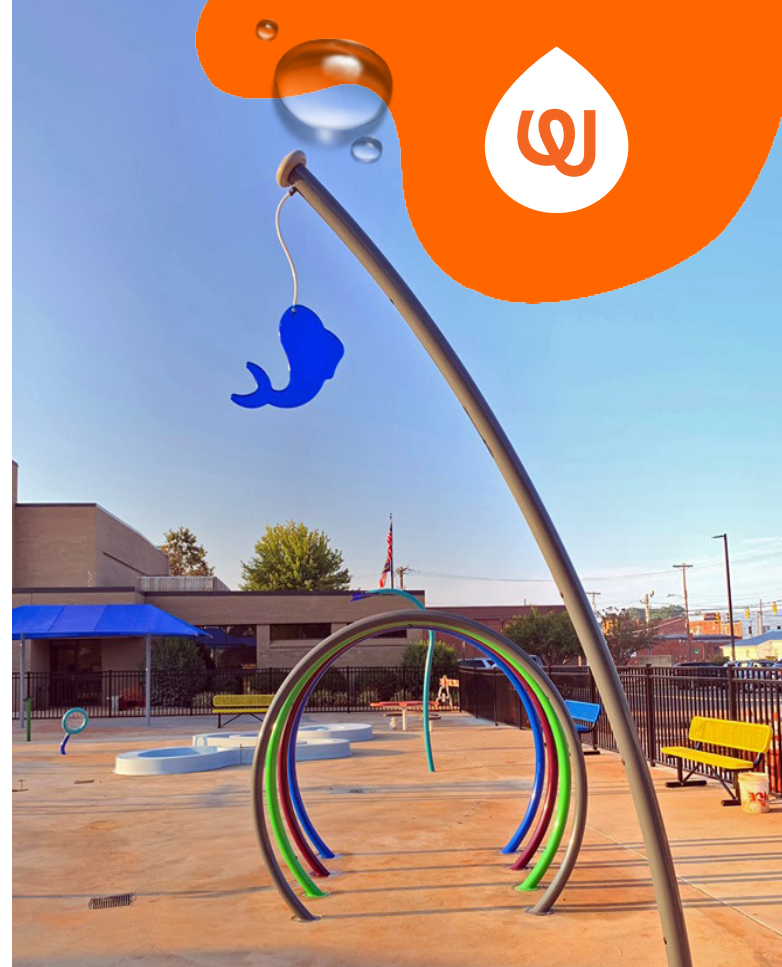

FISHIN' POLE

0010-0584

See Specification Sheet for product data.

WATER EFFECT

SPRAY

INSTALLATION

ZERO-DEPTH + WADING POOL

PLAYPHASE™

DETACHABLE MOUNTING SYSTEM

PLAY OPPORTUNITIES:

Find your catch of the day on the Fishin' Pole! This playful arching feature lures waterplayers with its dangling fish while spraying them from its multiple nozzles.

COGNITIVE

SOCIAL

PHYSICAL

CREATIVE

Play is fundamental in childhood development, health and wellbeing. Waterplay products are designed using research that supports cognitive, social and emotional, creative and physical growth. The above icons represent the leading attributes associated with this play feature.