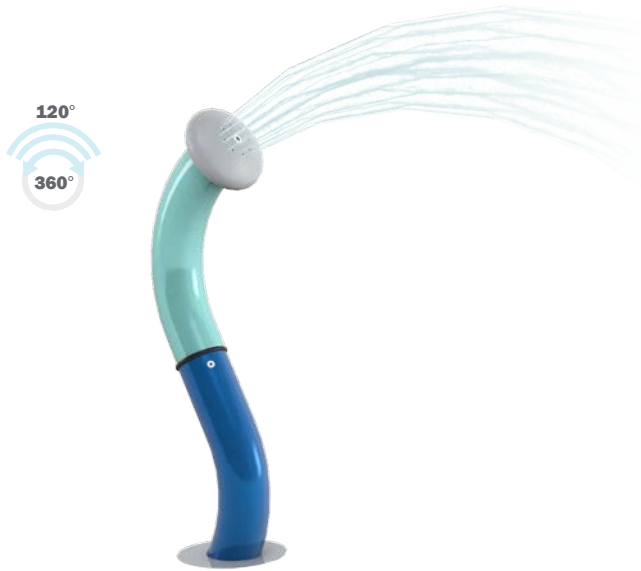

WIGGLY JR.

0010-0417

See Specification Sheet for product data.

WATER EFFECT

SPRAY

INSTALLATION

ZERO-DEPTH + WADING POOL

PLAYPHASE™

DETACHABLE MOUNTING SYSTEM

PLAY OPPORTUNITIES:

The Wiggly Jr.'s fun organic shape appeals to all waterplayers. By rotating its top they can send water spray 120°. Encourages motor and cognitive skills development. Pair with multiple Wiggles for a high action play experience.

COGNITIVE

SOCIAL

PHYSICAL

CREATIVE

Play is fundamental in childhood development, health and wellbeing. Waterplay products are designed using research that supports cognitive, social and emotional, creative and physical growth. The above icons represent the leading attributes associated with this play feature.