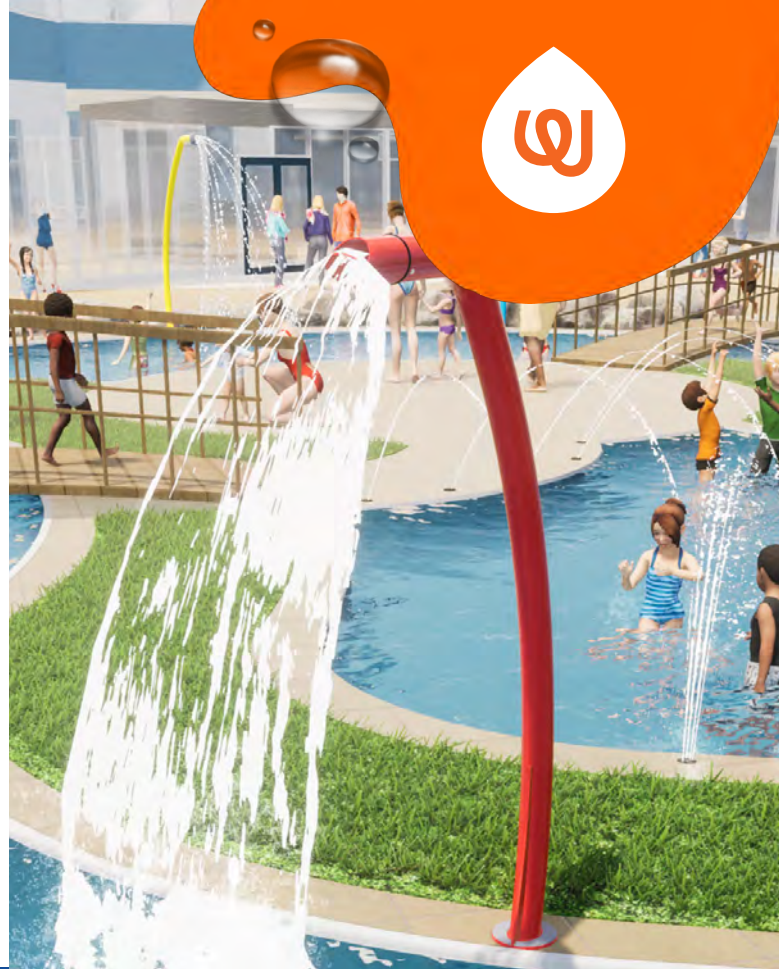

RIVER NOOK 1

0011-0348

See Specification Sheet for product data.

WATER EFFECT

WATERFALL

INSTALLATION

LAZY RIVERS

PLAYPHASE™ & PLAYCONNECT™

DETACHABLE MOUNTING SYSTEM

PLAY OPPORTUNITIES:

Choose your own adventure with immersive spray features that bring lazy rivers to life! This intriguing water feature, mimics the beauty of a waterfall. Float behind the nook or drift right into the action. Pause and enjoy!

Available in two different heights.

COGNITIVE

SOCIAL

PHYSICAL

Play is fundamental in childhood development, health and wellbeing. Waterplay products are designed using research that supports cognitive, social and emotional, creative and physical growth. The above icons represent the leading attributes associated with this play feature.